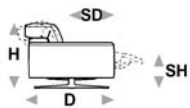

↓ fold following the dotted line ↓

↑ fold following the dotted line ↑

dario.premium 1144

L Length - H Height - D Depth - SH Seat Height - SD Seat Depth
 Dimensions refer to maximum sizes of the version with closed mechanism (where available).