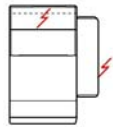

dimensions	L 106 H78 D106 SH45 SD57	L 106 H78 D106 SH45 SD57	L 106 H78 D106 SH45 SD57	L 174 H78 D106 SH45 SD57	L 196 H78 D106 SH45 SD57
version code	190	H33	566	200	240
Description	small chair	man.headr.el.rec.sm chair	small chair el. rec.	2 seater	2 1/2 seater
L 226 H78 D106 SH45 SD57	L 92 H45 D72 SH- SD-	L 87 H78 D106 SH45 SD57	L 87 H78 D106 SH45 SD57	L 88 H78 D106 SH45 SD57	L 88 H78 D106 SH45 SD57
300	635	B68	B69	D84	D85
3 seater	rectangular ottoman	mini chair raf	mini chair laf	rhf el.rec.mini ch.man.hrest	lhf el.rec.mini ch.man.hrest
L 88 H78 D106 SH45 SD57	L 88 H78 D106 SH45 SD57	L 98 H78 D106 SH45 SD57	L 98 H78 D106 SH45 SD57	L 99 H78 D106 SH45 SD57	L 99 H78 D106 SH45 SD57
C36	C37	110	120	D86	D87
rhf el.rec.mini chair	lhf el.rec.mini chair	1 right arm facing chair	1 left arm facing chair	rhf el.rec.chair man.hrest	lhf el.rec.chair man.hrest
L 99 H78 D106 SH45 SD57	L 99 H78 D106 SH45 SD57	L 113 H78 D106 SH45 SD57	L 113 H78 D106 SH45 SD57	L 114 H78 D106 SH45 SD57	L 114 H78 D106 SH45 SD57
173	174	114	124	D88	D89
elec.rec.chair 1arm raf	elec.rec.chair 1arm laf	rhf maxi chair	lhf maxi chair	rhf el.rec.maxi ch.man.hrest	lhf el.rec.maxi ch.man.hrest

↓ fold following the dotted line ↓

↑ fold following the dotted line ↑

dario.premium 1144

L Length - H Height - D Depth - SH Seat Height - SD Seat Depth
 Dimensions refer to maximum sizes of the version with closed mechanism (where available).

dimensions	L 114 H78 D106 SH45 SD58	L 114 H78 D106 SH45 SD58	L 70 H78 D106 SH45 SD57	L 85 H78 D106 SH45 SD57	L 110 H78 D110 SH45 SD57
version code	612	613	130	144	040
Description	1raf maxi chair rec.el	1laf maxi chair rec.el	chair without armr.	maxi chair no arm	square corner